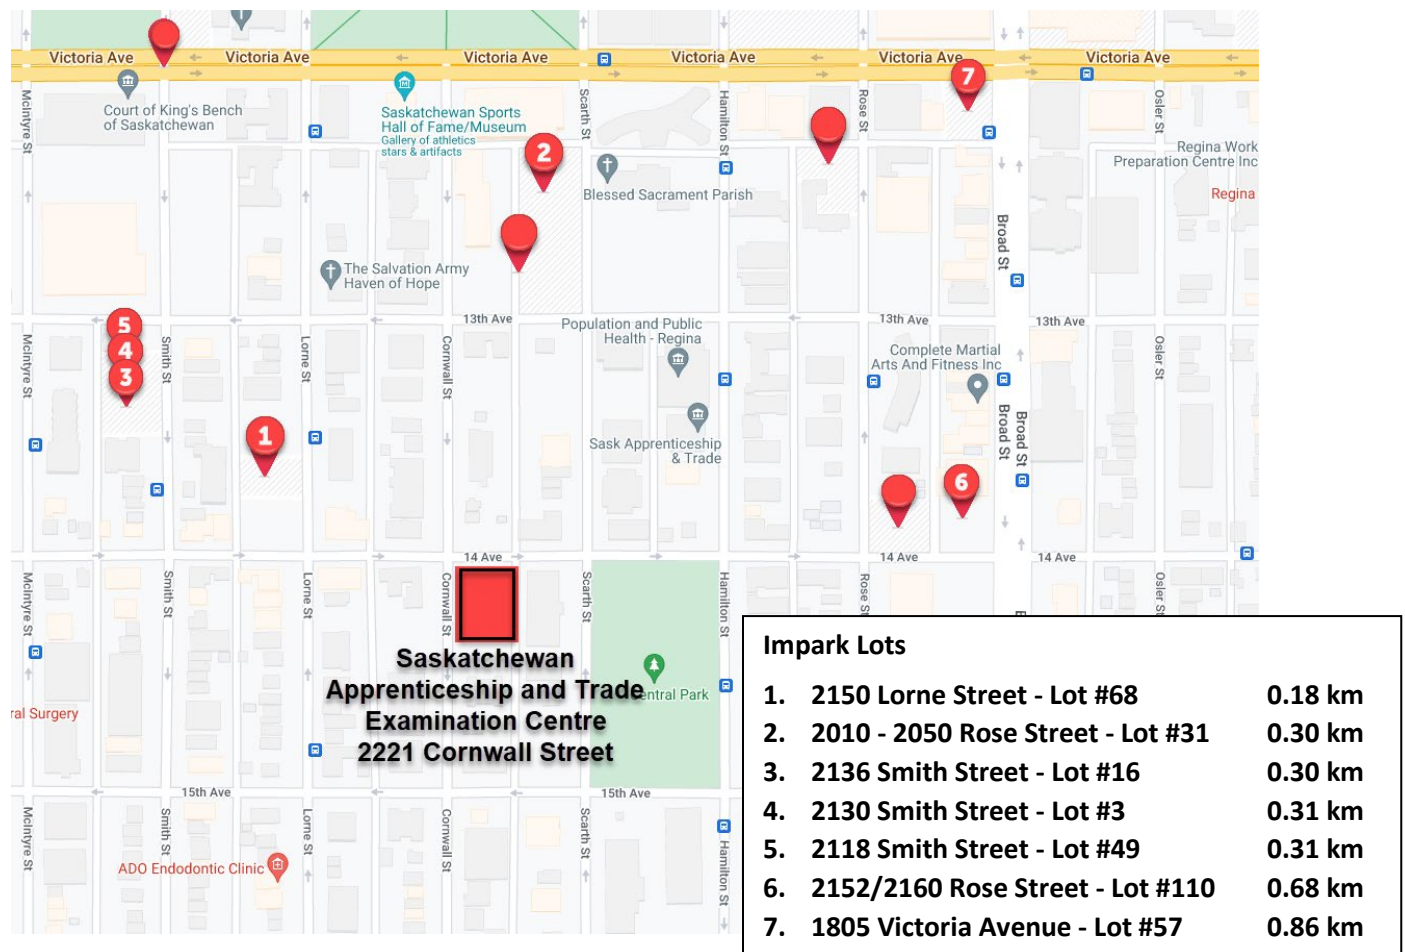

SASKATCHEWAN APPRENTICESHIP AND TRADE CERTIFICATION EXAMINATION CENTRE

3rd floor, 2221 Cornwall Street, Regina

Street parking around the area of the examination centre is a two-hour maximum between 8 a.m. and 6 p.m. Monday to Friday and is enforced by the City of Regina.

Clients are encouraged to take alternate transportation or use any paid Impark parking lots in the surrounding area. Impark lots typically charge \$2-\$3 per hour for parking.

Approximate walking distances from each lot to 2221 Cornwall Street are listed for reference.